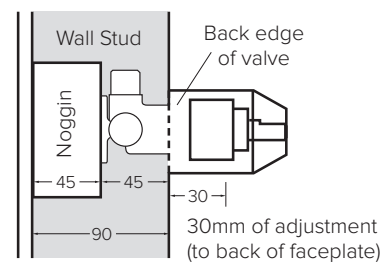

## 30MM ADJUSTMENT RANGE

The Mains Pressure shower mixer features a 30mm adjustment range allowing for different installation requirements and thickness of wall/cladding materials.