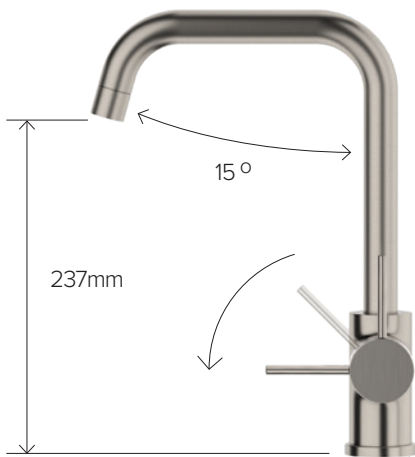

## USER FRIENDLY

The Uno Square kitchen mixer is designed for efficiency in the kitchen environment with an ergonomic spout height of 237mm and 15 degree operating angle allowing ease of use for tasks like filling or washing large pans.