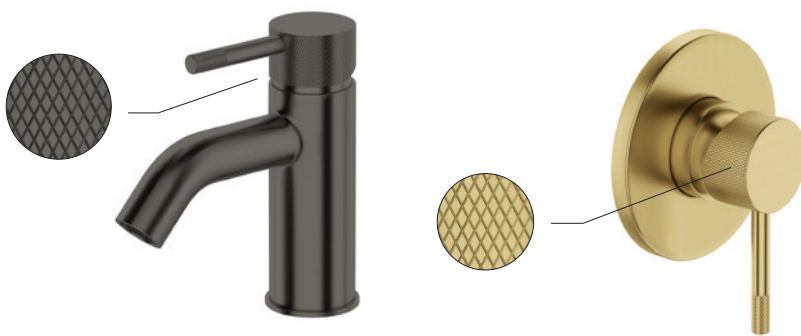

UNO ETCH

Uno Basin Mixer  
Finish: Brushed Nickel

Uno Extended Height Basin Mixer  
Finish: Black

## 30MM ADJUSTMENT RANGE

The Mains Pressure shower mixer features a 30mm adjustment range allowing for different installation requirements and thickness of wall/cladding materials.

## OPTIONAL 13MM EXTENSION KIT

43mm of adjustment (to the back of faceplate) can be achieved using the 13mm extension kit. Code: **43472.00**

**Note:** Compatible with 40mm Mains Pressure Valve only.

## ETCHED HANDLE

An etched handle gives Uno Etch tapware an industrial aesthetic with the cross cut texture also providing additional grip for easier operation.

Uno Etch Extended Height Basin Mixer  
Finish: Gun Metal