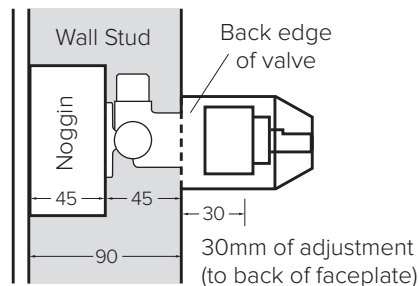

UNO PROGRESSIVE SHOWER MIXER

Ø90 / MAINS PRESSURE
INCLUDES ROUND AND
SQUARE FACEPLATE
40MM CARTRIDGE

CHROME:
43470.02

BRUSHED
NICKEL:
43470.04

BLACK:
43470.13

GUN
METAL:
43470.29

BRUSHED
BRASS:
43470.07

FEATURES

4 mounting points

DZR brass

15mm male threaded connections

Round and square face plate included

Reduced body size with 90mm faceplate

New adhesive faceplate seal

OFF (Cold)

Hot

Up to 30mm adjustment from finished wall to back of faceplate

Family friendly with cold start when first turned on to protect user against injuries from hot water and avoid the risk of scalding.

Generic handle complements all faucet designs

Etched textured handle

Using Intelligent Valve Technology (IVT), water temperature is adjusted by one rotational motion for precise temperature control. Hot, Warm and Off indication marked on faceplate.

Note: The cartridge and handle can be changed to create a lever handle volume and temperature mixer.

30MM ADJUSTMENT RANGE

The Mains Pressure shower mixer features a 30mm adjustment range allowing for different installation requirements and thickness of wall/cladding materials.

OPTIONAL 13MM EXTENSION KIT

43mm of adjustment (to the back of faceplate) can be achieved using the 13mm extension kit. Code: **43472.00**

Note: Compatible with 40mm Mains Pressure Valve only.