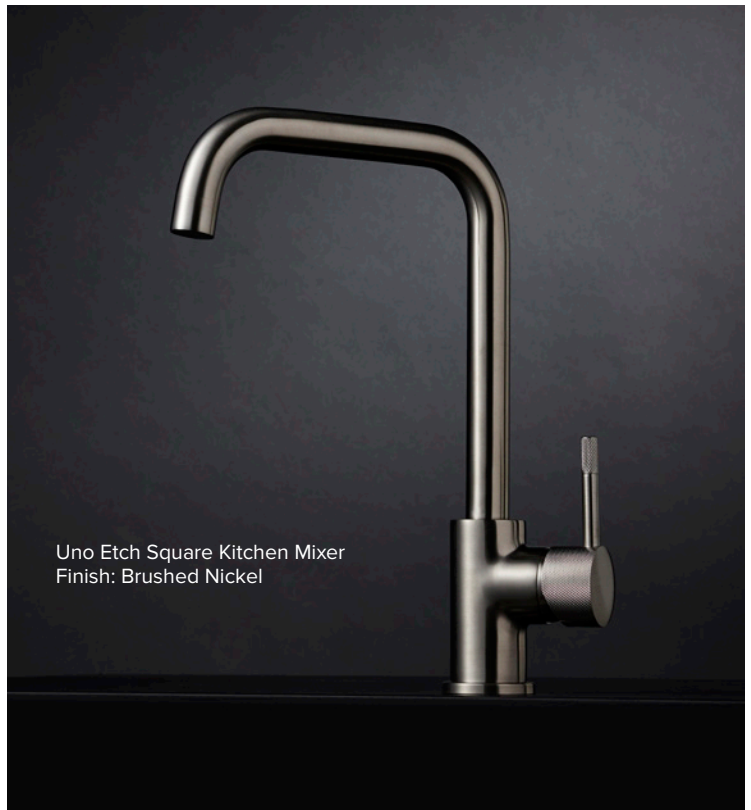

BRUSHED NICKEL:  
**41830.04**

GUN METAL:  
**41830.29**

BLACK:  
**41830.13**

BRUSHED BRASS:  
**41830.07**

## USER FRIENDLY

The Uno Square kitchen mixer is designed for efficiency in the kitchen environment with an ergonomic spout height of 237mm and 15 degree operating angle allowing ease of use for tasks like filling or washing large pans.

Uno Etch Square Kitchen Mixer  
 Finish: Brushed Nickel

**ELEMENTI**<sup>®</sup>

10 Year Guarantee\*

5 Year Coloured Finish Guarantee\*

Forward Rotating Lever  
 Mains Pressure

Multi Pressure  
 Flawless Finish