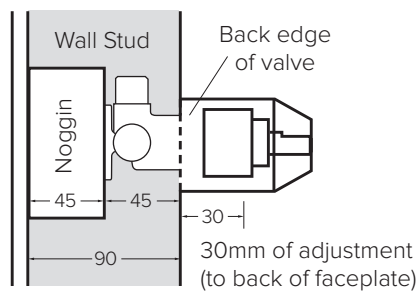

BLACK:  
41680.13

BRUSHED  
BRASS:  
41680.07

**30MM  
ADJUSTMENT RANGE**

The Mains Pressure shower mixer features a 30mm adjustment range allowing for different installation requirements and thickness of wall/cladding materials.