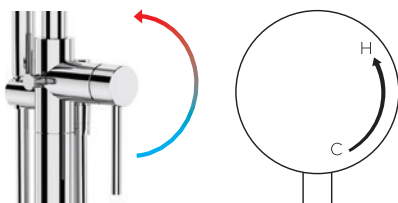

GUN METAL:  
42985.29

BRUSHED BRASS:  
42985.07

**PRECISE TEMPERATURE CONTROL**

The Uno bath column uses a Progressive Cartridge and Intelligent Valve Technology (IVT) to adjust the water temperature with one rotational motion for precise temperature control.